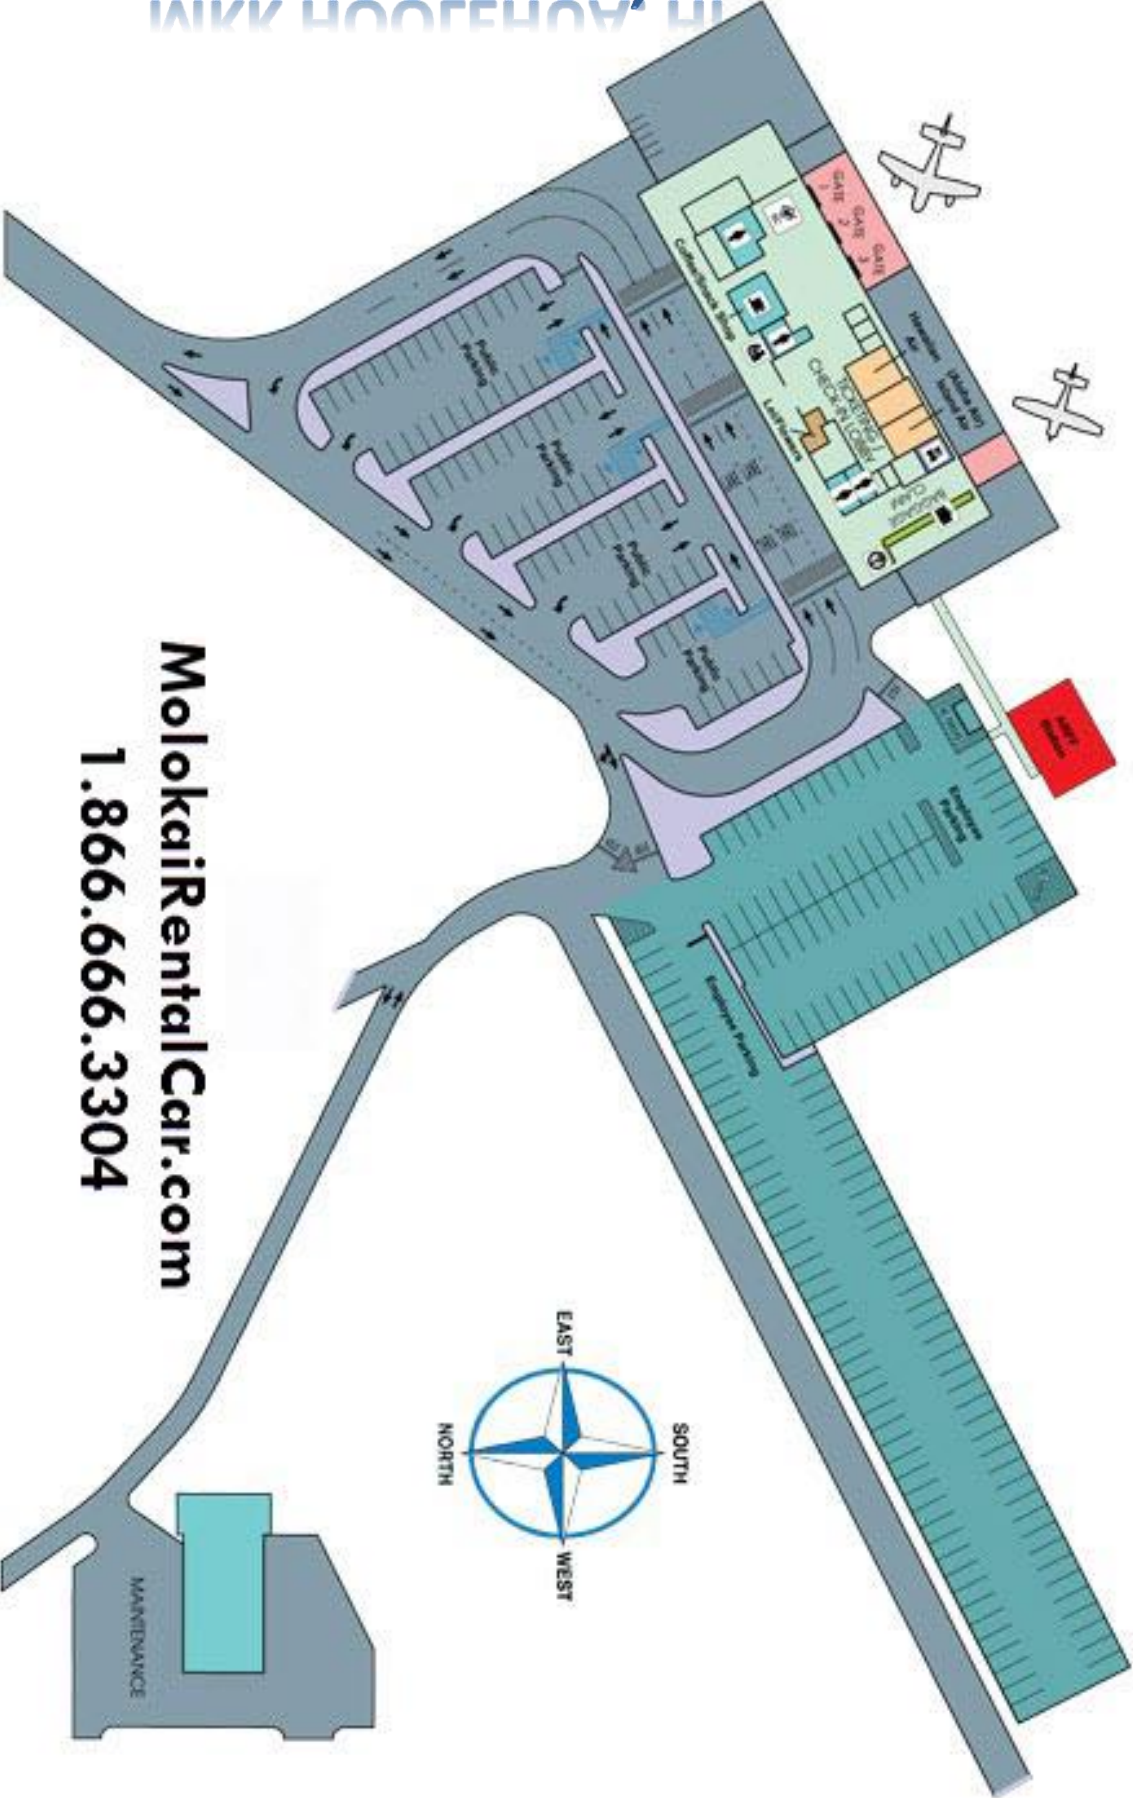

# MOLOKAI AIRPORT TERMINAL

MKK HOOLEHUA, HI

**MolokaiRentalCar.com**  
**1.866.666.3304**